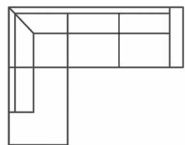

3 seater

Open corner

PLAZA

1 seater without arms Art. No.: 14087 Dimensions: H88 x D88 x W68cm	1 seater with 1 arm (L) Art. No.: 13989 Dimensions: H88 x D88 x W84cm	1 seater with 1 arm (R) Art. No.: 13990 Dimensions: H88 x D88 x W84cm	1 seater Art. No.: 13875 Dimensions: H88 x D88 x W100cm	2 seater without arms Art. No.: 14541 Dimensions: H88 x D88 x W135cm	2 seater with 1 arm (L) Art. No.: 14104 Dimensions: H88 x D88 x W151cm	2 seater with 1 arm (R) Art. No.: 14105 Dimensions: H88 x D88 x W151cm	2 seater Art. No.: 13824 Dimensions: H88 x D88 x W167cm	3 seater without arms Dimensions: H88 x D88 x W185cm
--	--	--	--	---	---	---	--	--

3 seater with 1 arm (L) Art. No.: 14010 Dimensions: H88 x D88 x W201cm	3 seater with 1 arm (R) Art. No.: 14011 Dimensions: H88 x D88 x W201cm	3 seater Art. No.: 13825 Dimensions: H88 x D88 x W217cm	Chaiselongue (L) Art. No.: 14106 Dimensions: H88 x D142 x W88cm	Chaiselongue (R) Art. No.: 14107 Dimensions: H88 x D142 x W88cm	Open end (L) Art. No.: 14085 Dimensions: H88 x D126 x W90cm	Open end (R) Art. No.: 14086 Dimensions: H88 x D126 x W90cm	Corner 90 Art. No.: 13991 Dimensions: H88 x D86 x W86cm	Footstool Art. No.: 13876 Dimensions: H48 x D62 x W92cm
---	---	--	--	--	--	--	--	--

Technical data

Open corner (L)
Art. No.: 13722
Dimensions:
H88 x D213 x W287cm

Open corner (R)
Art. No.: 13723
Dimensions:
H88 x D213 x W287cm

Headrest
Art. No.: 13889
Dimensions:
13 x 65cm

Arm - 16cm

Choose leg: