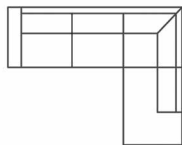

3 seater

Open corner

PLAZA

1 seater without arms Art. No.: 14087 Dimensions: H88 x D88 x W68cm	1 seater with 1 arm (L) Art. No.: 13989 Dimensions: H88 x D88 x W84cm	1 seater with 1 arm (R) Art. No.: 13990 Dimensions: H88 x D88 x W84cm	1 seater Art. No.: 13875 Dimensions: H88 x D88 x W100cm	2 seater without arms Art. No.: 14541 Dimensions: H88 x D88 x W135cm	2 seater with 1 arm (L) Art. No.: 14104 Dimensions: H88 x D88 x W151cm	2 seater with 1 arm (R) Art. No.: 14105 Dimensions: H88 x D88 x W151cm	2 seater Art. No.: 13824 Dimensions: H88 x D88 x W167cm	3 seater without arms Dimensions: H88 x D88 x W185cm
--	--	--	--	---	---	---	--	--

3 seater with 1 arm (L) Art. No.: 14010 Dimensions: H88 x D88 x W201cm	3 seater with 1 arm (R) Art. No.: 14011 Dimensions: H88 x D88 x W201cm	3 seater Art. No.: 13825 Dimensions: H88 x D88 x W217cm	Chaiselongue (L) Art. No.: 14106 Dimensions: H88 x D142 x W88cm	Chaiselongue (R) Art. No.: 14107 Dimensions: H88 x D142 x W88cm	Open end (L) Art. No.: 14085 Dimensions: H88 x D126 x W90cm	Open end (R) Art. No.: 14086 Dimensions: H88 x D126 x W90cm	Corner 90 Art. No.: 13991 Dimensions: H88 x D86 x W86cm	Footstool Art. No.: 13876 Dimensions: H48 x D62 x W92cm
---	---	--	--	--	--	--	--	--

Technical data

Open corner (L)
Art. No.: 13722
Dimensions:
H88 x D213 x W287cm

Open corner (R)
Art. No.: 13723
Dimensions:
H88 x D213 x W287cm

Headrest
Art. No.: 13889
Dimensions:
13 x 65cm

Arm - 16cm

Choose leg: